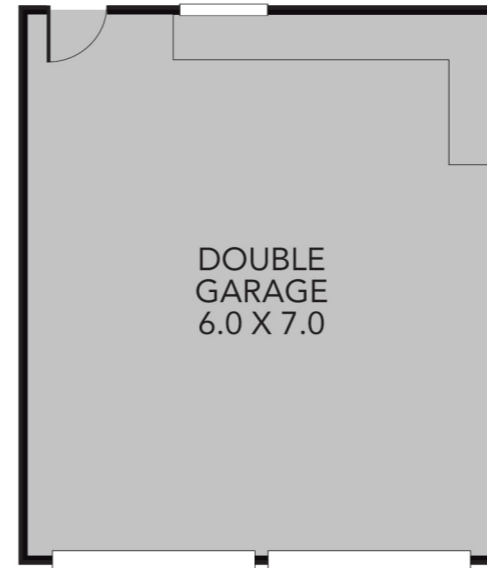

11 Village Bay Close, Marks Point

3 x  2 x  2 x 

GROUND FLOOR

SITE PLAN